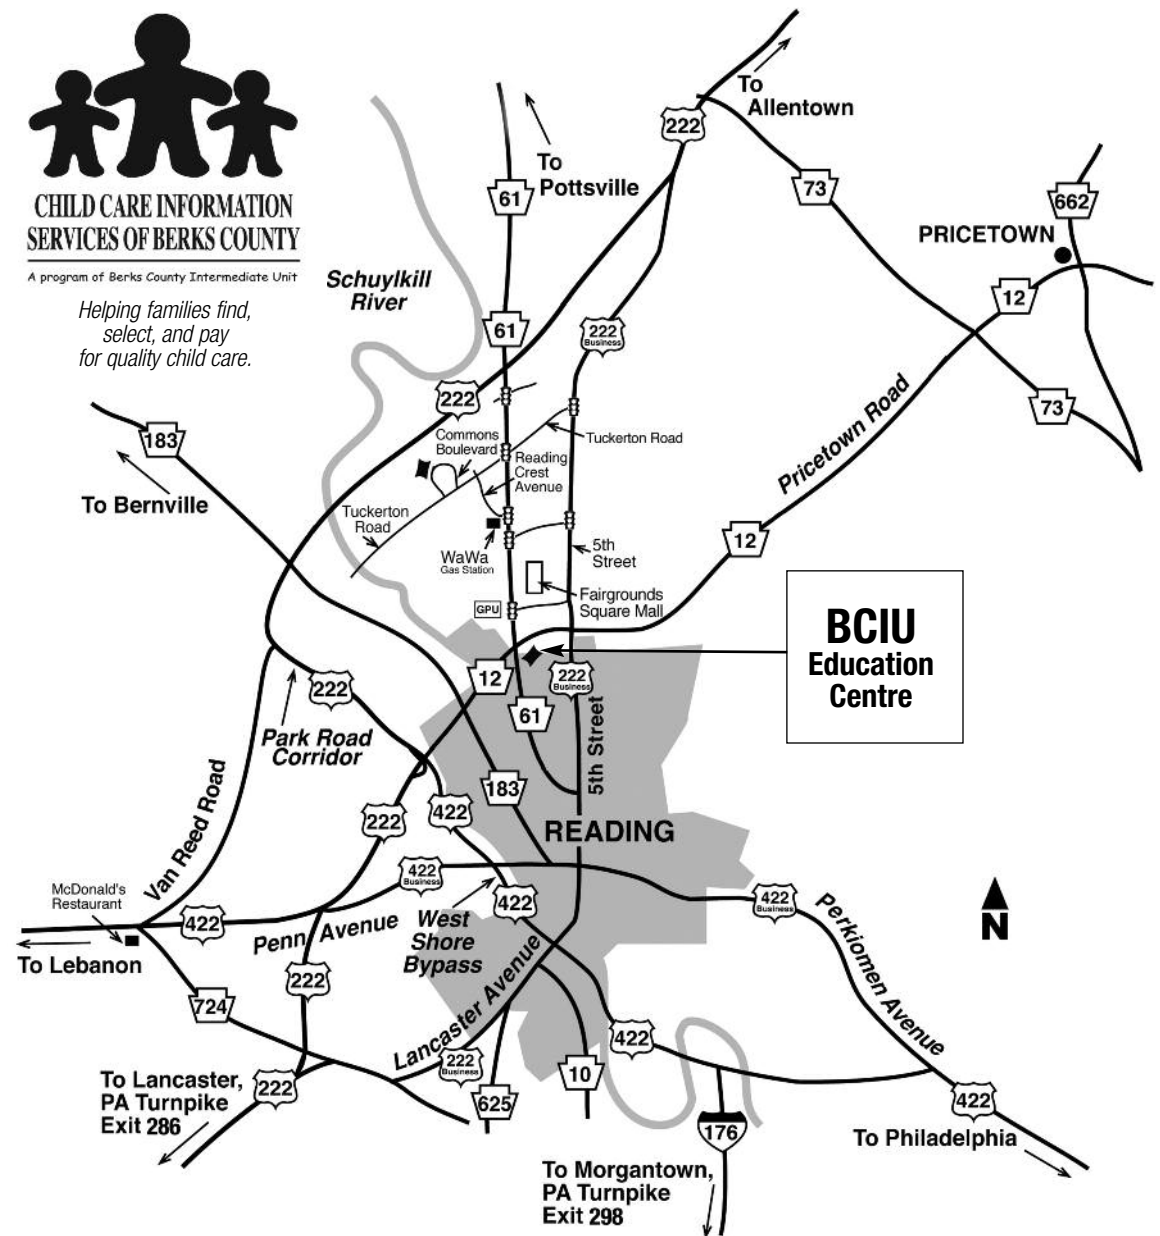

From Lancaster and south:

Take Route 222 North into Berks County. In the Shillington area, Route 222 and Business Route 222 diverge. Stay on the main road (Route 222) heading north toward Allentown. About 4 miles after the exit for Business Route 222, the Berkshire Mall will appear on the left. Stay straight ahead for Route 12 toward Pricetown. Proceed east on Route 12 (Warren Street Bypass) for about 2 miles. Exit onto Route 61 South. Turn left at the first traffic light and left again into the parking lot at 2101 Centre Avenue.

From Schuylkill County and north:

Travel south on Route 61 toward Reading. After passing under Route 12, turn left at the first traffic light and left again into the parking lot at 2101 Centre Avenue.

From Kutztown, Allentown, and northeast:

Travel south on Route 222 toward Reading. After passing Route 73 in Maiden creek, Route 222 and Business Route 222 diverge. Bear right for Route 222. Take the Tuckerton exit for Route 61 South. Proceed approximately 3.2 miles. After passing under Route 12, turn left at the first traffic light and left again into the parking lot at 2101 Centre Avenue.

**CHILD CARE INFORMATION
SERVICES OF BERKS COUNTY**

A program of Berks County Intermediate Unit

*Helping families find,
select, and pay
for quality child care.*

**Directions to:
Child Care Information Services at
Berks County Intermediate Unit Education Centre**
2101 Centre Avenue (Route 61) | Reading, PA 19605
610-987-CCIS (2247) | 800-257-3038

BCIU
Berks County
Intermediate Unit
an educational service agency